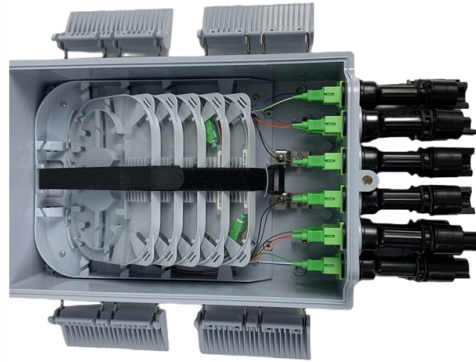

# HD male and female connectors

## Overview

HDMI male connectors have pins and are meant to be plugged into devices like TVs and gaming consoles. Unravel the intricate world of HDMI connectors. Explore their purpose, types, sizes, specifications, and more in our guide. Unlike many other video connections, HDMI. The HDMI standard encompasses five distinct connector types (Figure 2): Type A (Standard): Equipped with 19 pins and three differential pairs, this connector measures 13.45 mm, with the female version slightly larger. By unraveling the nuances between these two types of connectors, users can optimize their home entertainment setups, gaming consoles, and multimedia. We'll explain what they are, how they fundamentally work, explore the various physical types and technical specifications, clarify cable categories, and most importantly, give you the knowledge to choose the ideal HDMI setup for your needs.