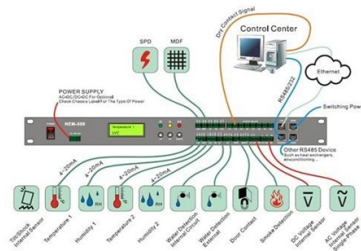

Panama Terminal Box 24-Chip

Overview

It consists of 2 optical cable inlet and 24 outlet PORTS, some Splice trays, a tissue system with optical fiber splicing tray and 24 x bayonet type enhanced pre-connectorized waterproof SCAPC adapters, which can be accessed and connected from the outside of the box. Distributor and manufacturer of shipboard and pier side power distribution, motor control, and ship to shore power cable assemblies. Since its launch in 1995, Ensign has rapidly grown to become a leader in the supply of electrical spares and parts for the shipping industry; not only in the UK but. Following the announcement from the Government of Panama, APM Terminals has informed shipping lines that it has initiated a stabilization phase and begun temporary operations at the Balboa (Pacific side). According to APM Terminals, this stabilization phase aims to safeguard the continuity of. December 2026 looks to be a pivotal period for transforming the Panama Canal, when the partners to develop new port terminals on the Atlantic and Pacific coasts of the waterway with the canal authority will be announced. Of the 22 operators and carriers participating in the consultation process. 6Wresearch actively monitors the Panama Terminal Boxes & PassThrough Cabinets Market and publishes its comprehensive annual report, highlighting emerging trends, growth drivers, revenue analysis, and forecast outlook. Our insights help businesses to make data-backed strategic decisions with ongoing. Quality, Environmental and Safety Systems meeting the requirements of ISO 9001, ISO 14001 and ISO 45001. service 24 hours a day, 365 days a year (shinc) Decal S. is the holding company of Decal Group and has been operating in the storage sector since 1966. The Group carries out its business in. Ancon (Across from Smithsonian Institute) Ancón, Panamá, Rep. of Panamá Williamson Place, 0764 IBS Building. La Boca, Balboa, Panama City, Panama EVIYA CELEBI MAH. 26/1 34944 ISTANBUL, TURKEY ESENTEPE MAH.